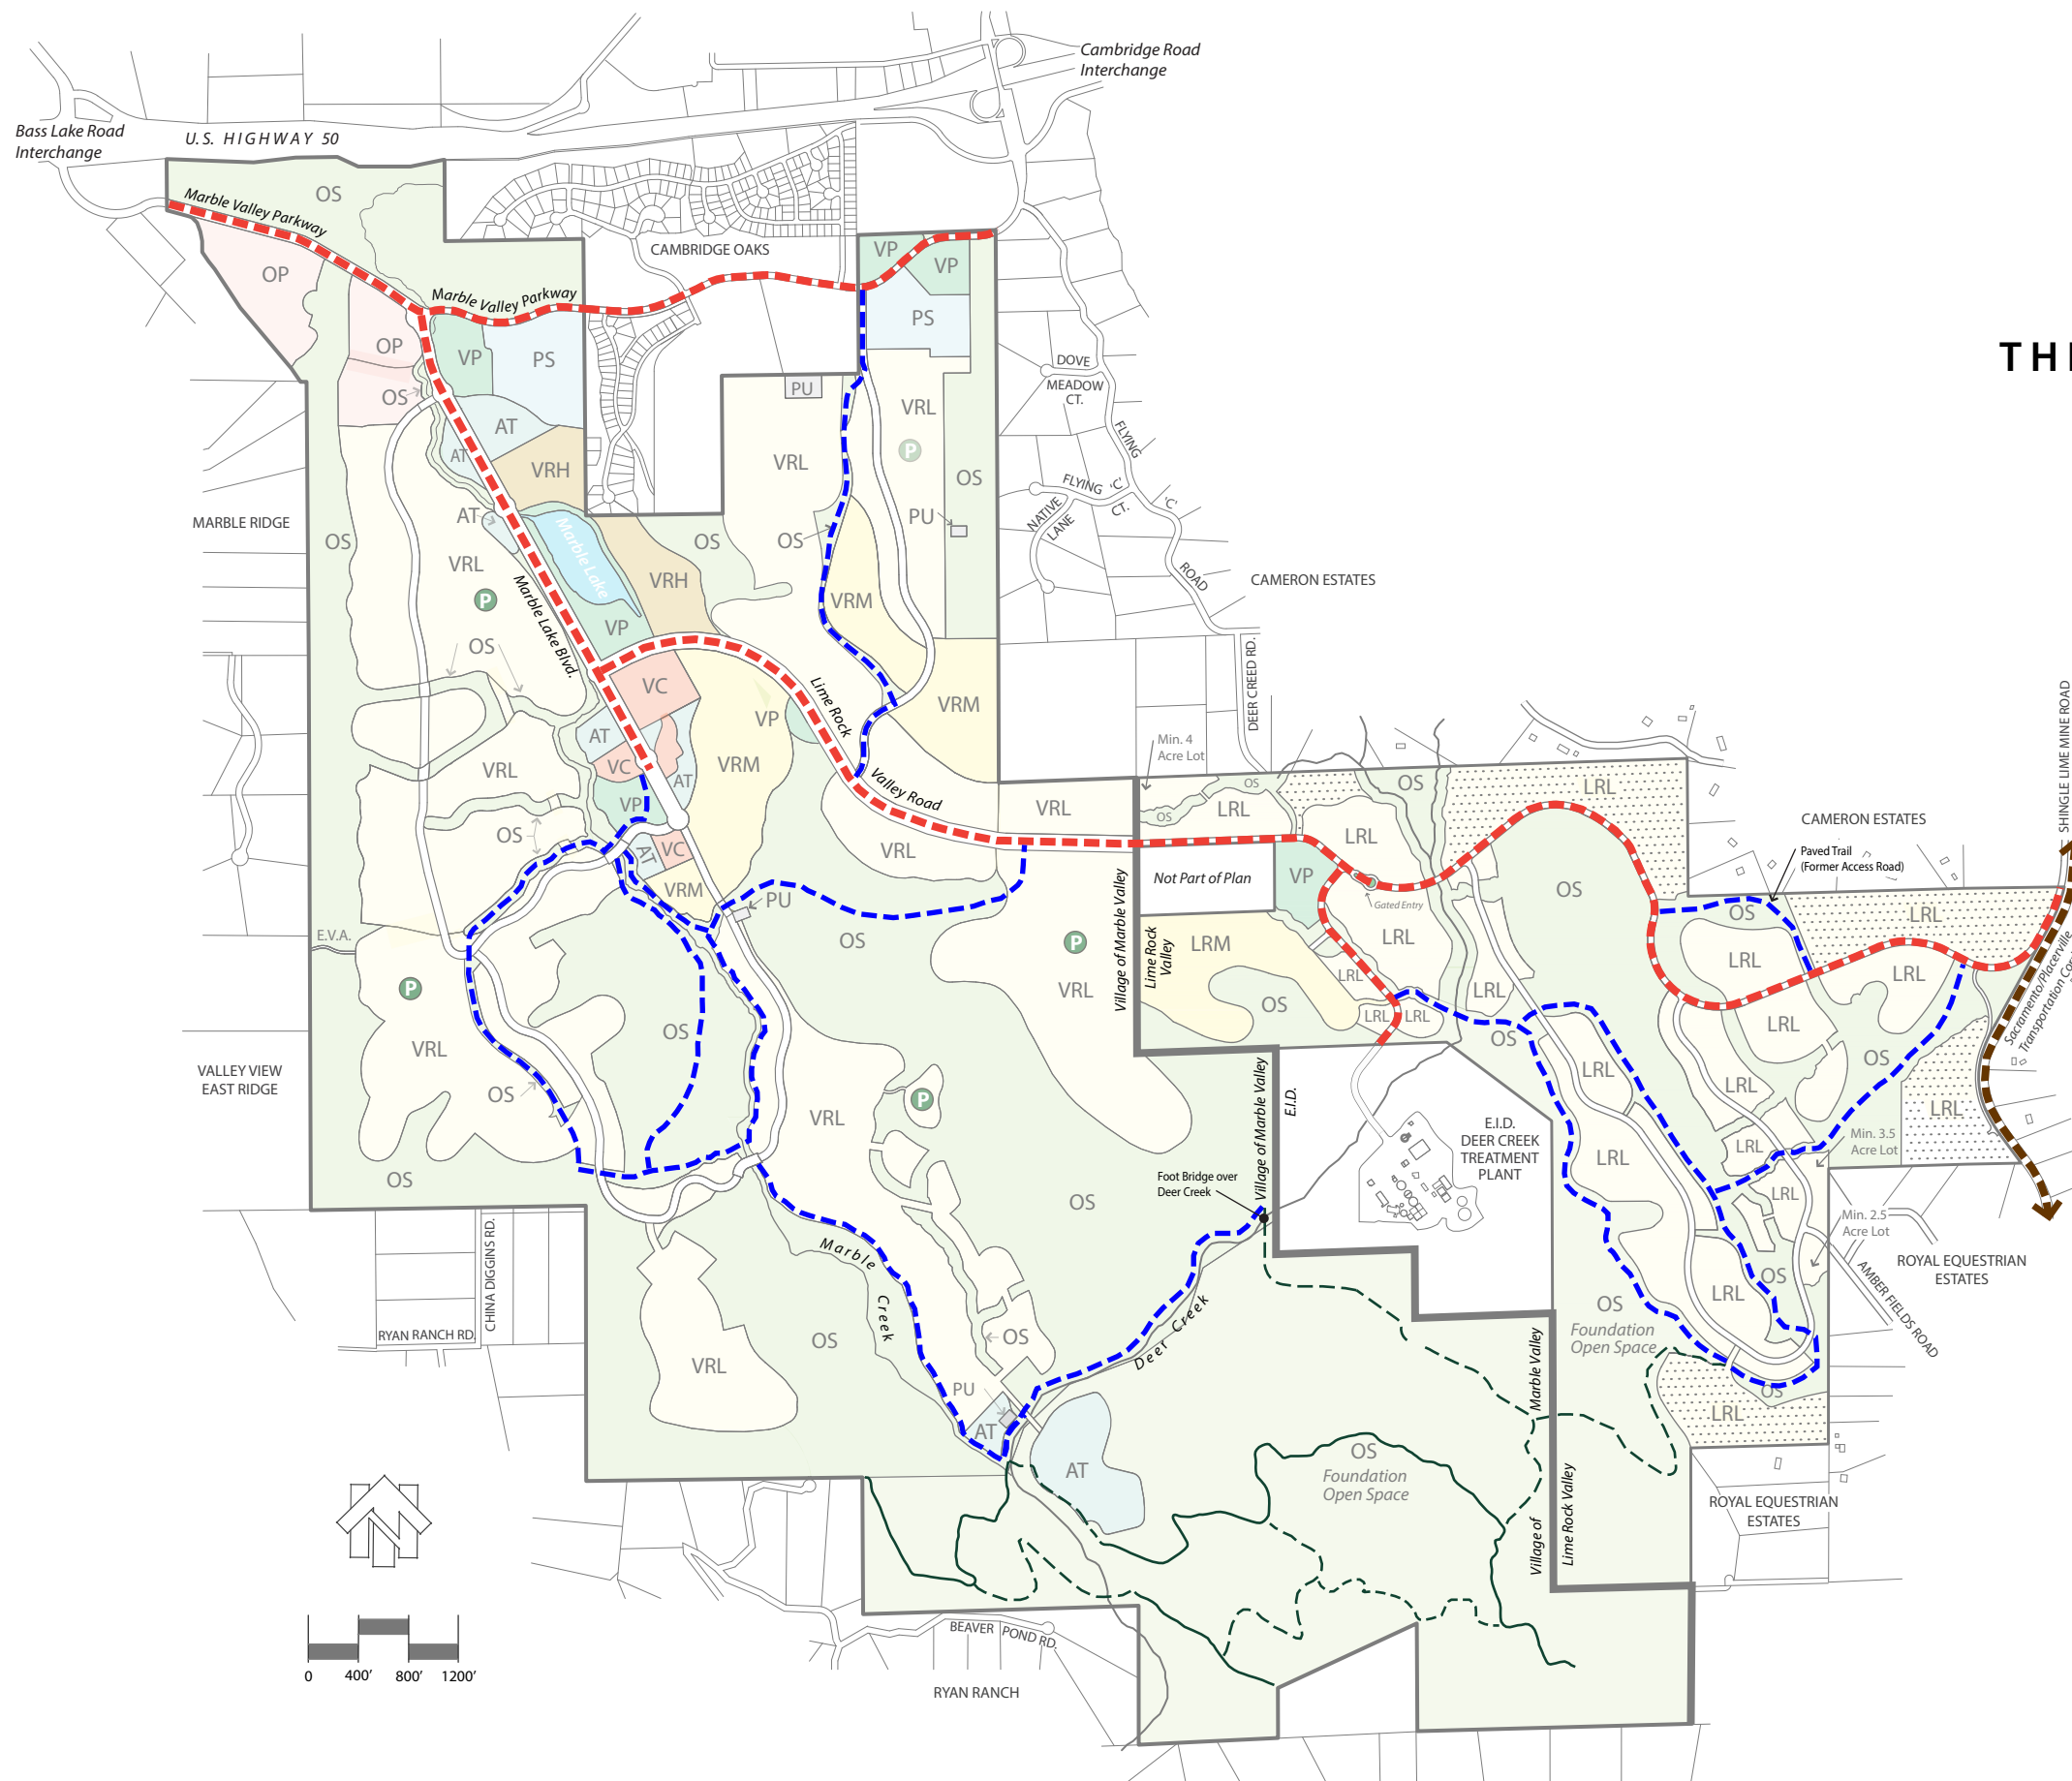

COMMUNITY TRAIL PLAN

for LIME ROCK VALLEY and THE VILLAGE OF MARBLE VALLEY

TRAILS

- - - - - Class I Bike Path
- - - - - Gravel Trail (AB Crushed Rock)
- — — — — Unpaved Hiking/Equestrian Trail (Existing)
- - - - - Unpaved Hiking/Equestrian Trail (Proposed)
- - - - - El Dorado Trail (Not Part of Project)